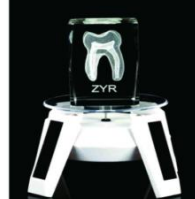

牙形鱼缸  
fish bowl

0.5米牙模型  
0.5M tooth model

1.2米招财牙  
1.2M tooth model

1.8米招财牙  
1.8M tooth model

1.2米可走动牙模型  
1.2M tooth model -can walk

核桃皮制作牙齿  
tooth model made by walnut

66CM 仿真牙模型  
66CM tooth model

10倍正畸放大模型  
10 times tooth model

龋齿/青铜色  
sculpture -caries/copper

龋齿-彩色  
sculpture -caries/color

古代牙医雕像彩色  
sculpture -ancient dentist/color

古代牙医雕像青铜色  
sculpture -ancient dentist/copper

牙医补牙  
sculpture -for denture

现代牙医雕像-三人铜色  
sculpture -dentist 3\*1 /copper

现代牙医雕像-三人彩色  
sculpture -dentist 3\*1 /color

简约雕塑  
operating

标准模型  
crystal -standard model

单牙模型  
crystal -molar

阻生齿模型  
crystal -impaction

磨牙种植  
crystal -implant on molar

正畸模型  
crystal -orthodontic model

大单牙水晶  
big crystal - molar

小名片架  
small business card holder

大名片架  
big business card holder

				
大神植体 Show-case-big implant	全口神经艺术牙 Show-case "Tooth with nerve"	全口摆件 show-case"small construction of teeth"	艺术牙挂饰 shadow box-teeth	磨牙挂饰 Shadow box - molar
				
种植连桥 shadow box-implant bridge	彩绘艺术牙 show-case"tooth with painted flower"	上六艺术品 Show-case big "Tooth with three roots"	下颌骨解剖 shadowbox -"mandible"	切牙种植诊所摆件 showcase - incisor
				
磨牙种植诊所摆件 showcase -molar with crystal crown	磨牙诊所摆件 showcase -molar	小全口挂饰 shadow box "small construction of teeth"	标准模型摆件 Show-case big "construction site of teeth"	剖面牙神经 Shadow box "Tooth with nerve"
				
修复 sculpture- "repair"	铸造 sculpture- "filling"	焊接 sculpture- "welding"	镶钻项链-银色 necklace	花盆 大/小 flower pot big/small
				
卡通摆件 clinic decoration	银福牙 gilded silver tooth	卡通治疗椅 cartoon dental chair	卡通治疗椅 cartoon dental chair	卡通治疗椅 cartoon dental chair
				
卡通治疗椅 cartoon dental chair	卡通治疗椅 cartoon dental chair	金福牙 goldentooth	5*1三维立体牙 5*1 3D model	储物盒 toothshape box
				
唇形电话 lipshape telephone	牙齿电话 toothshape telephone	精美水钻耳环 earrings	蓝色牙刷胸针 brooch-blue	红色牙刷胸针 brooch-red